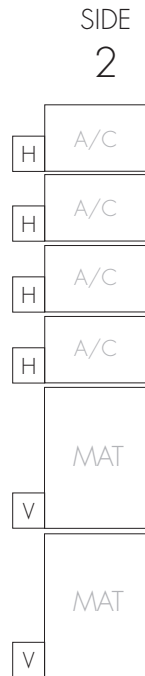

9926

ART CARDS AND MATS COMBINATION

9910

FOR MORE INFORMATION CONTACT A CUSTOMER CARE REPRESENTATIVE

Canadian Art Prints and Winn Devon Art Group Inc.
 110 - 6311 Westminster Hwy. Richmond, BC, Canada V7C 4V4 • www.canadianartprints.com • sales@encoreartgroup.com
 tel: 604-276-4551 • fax: 604-276-4552 • toll free tel: 800-663-1166 • toll free fax: 888-744-8275