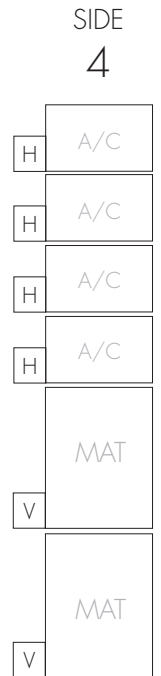

9926

ART CARDS AND MATS COMBINATION

9910

FOR MORE INFORMATION CONTACT A CUSTOMER CARE REPRESENTATIVE

Canadian Art Prints and Winn Devon Art Group Inc.
 110 - 6311 Westminster Hwy. Richmond, BC, Canada V7C 4V4 • www.canadianartprints.com • sales@encoreartgroup.com
 tel: 604-276-4551 • fax: 604-276-4552 • toll free tel: 800-663-1166 • toll free fax: 888-744-8275